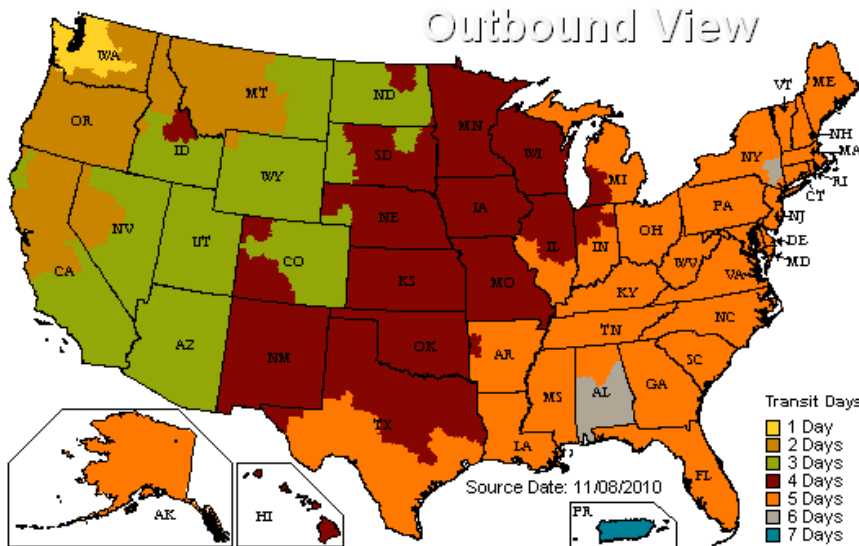

### How to use the map:

1. Find the area you're sending your package to on the map at left.
2. Note the color for the area.
3. Convert the color to transit days, then refer to the calendar for the number that follows UPS \_\_\_ on the calendar.
4. Now you know the last recommended date for that area.